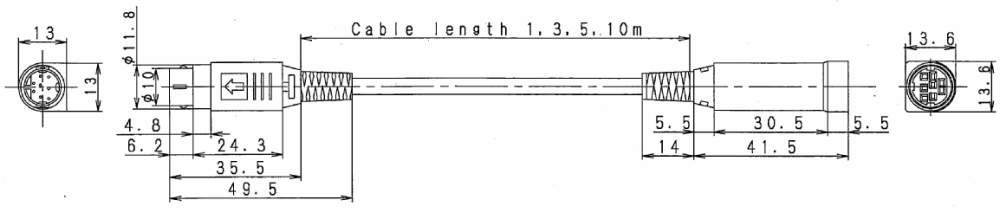

Signal	Cable color
+Vcc	Red
0V	White
A	Blue
\bar{A}	Yellow
B	Orange
\bar{B}	Gray
Z	Green
\bar{Z}	Purple

Option: Extension cable (CE22-**)

Option: Extension cable (CK-T**)